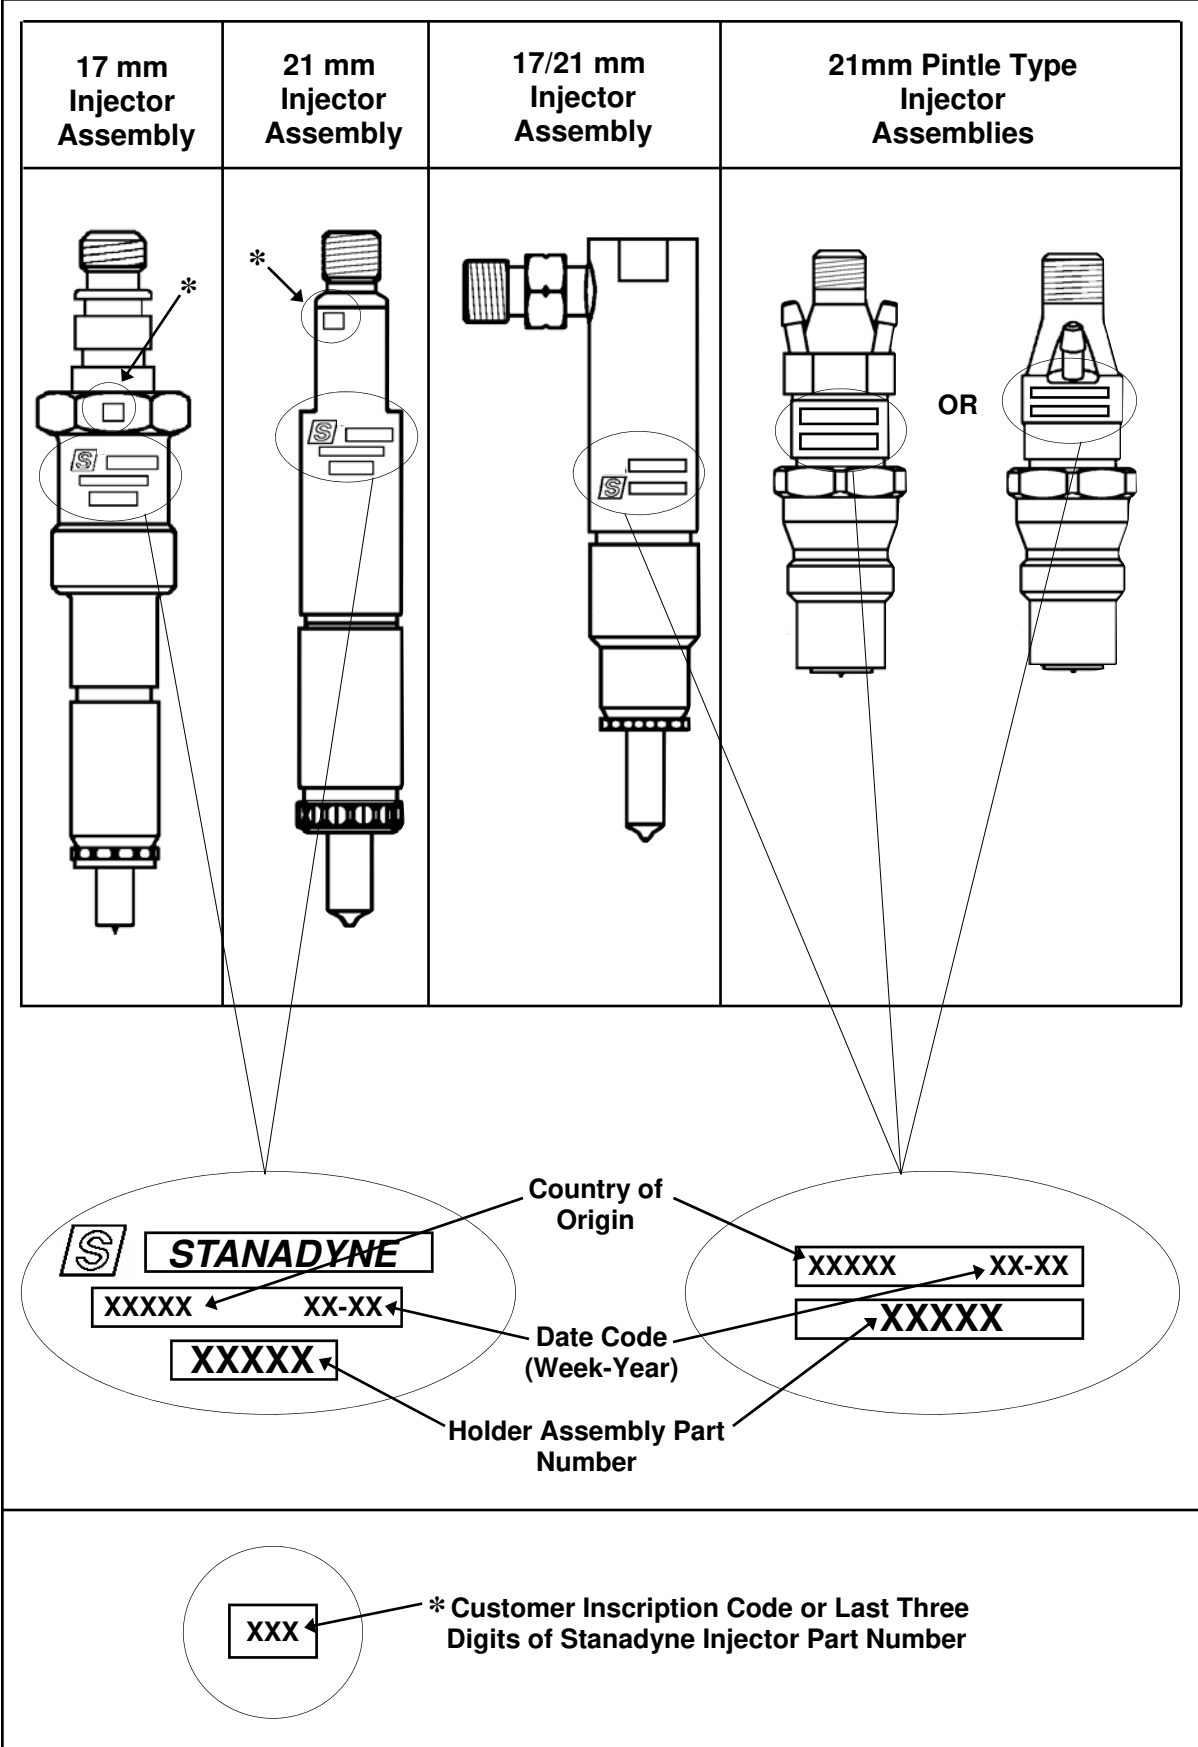

INJECTOR ASSEMBLY IDENTIFICATION

NOTE: The identification information above is typical, but other variations do exist.