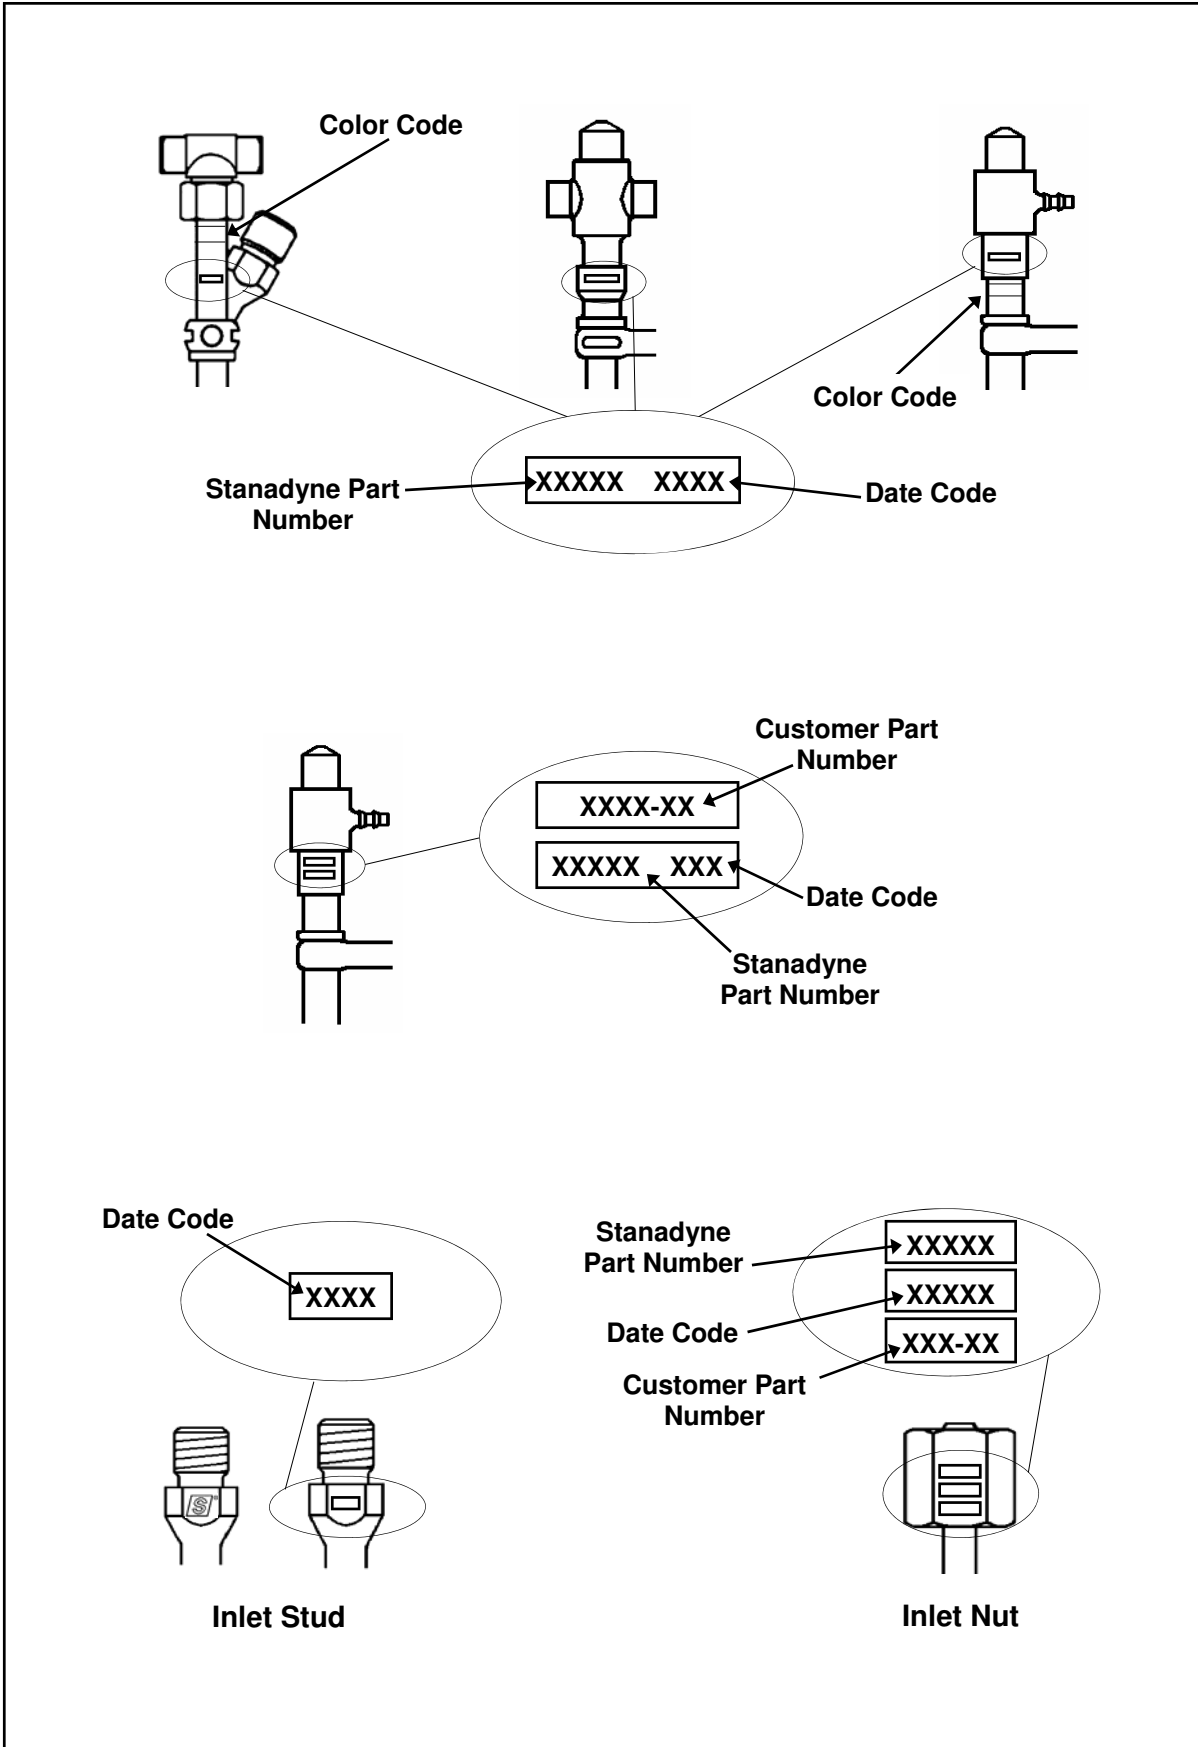

PENCIL NOZZLE IDENTIFICATION

NOTE: The identification information above is typical, but other variations do exist.