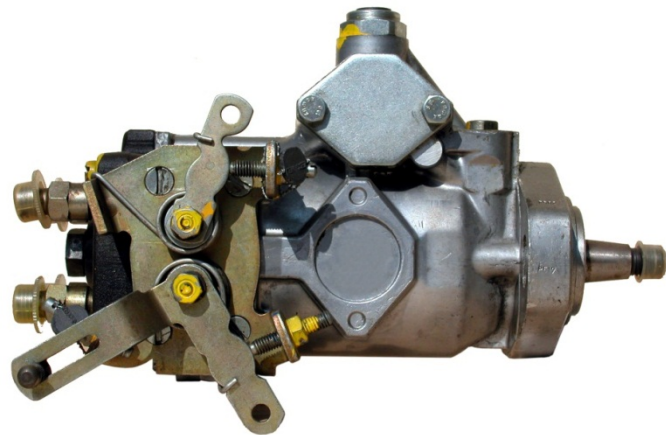

kaufmann
motorenteile ag

Grabenstrasse 7 CH 8952 Schlieren Tel 044 730 33 13 FAX 044 730 05 03

DIESEL EXCELLENCE PARTNERS 01 / 2014

VA, VE
Bosch Classic

TÜV
AUSTRIA

CERTIFIED

20 102 112006164 Kaufmann
Entwicklung, Herstellung
von Automobil Komponenten

www.kaufmann-motorenteile.ch